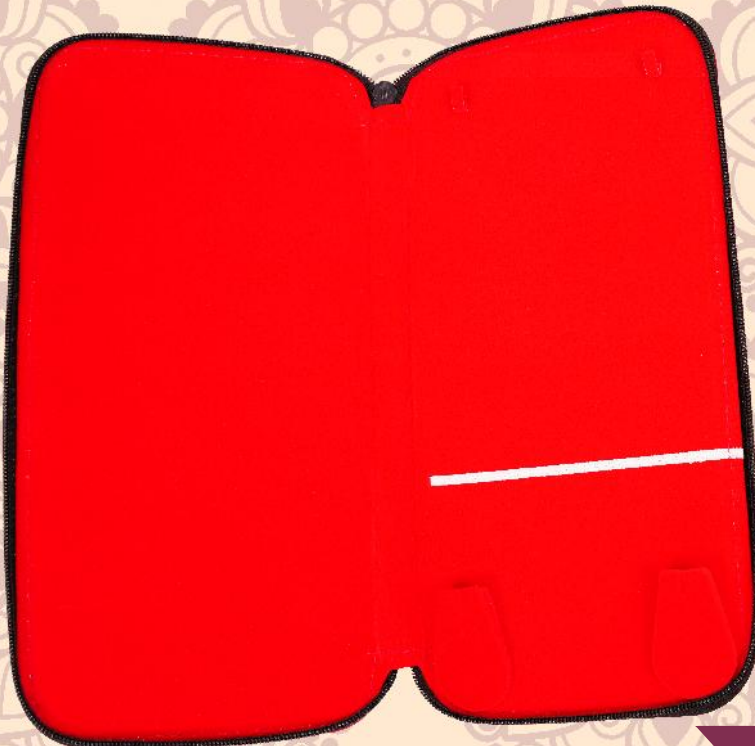

Zip velvet Necklace Box & Haram box.

8"x7" -7"x6"